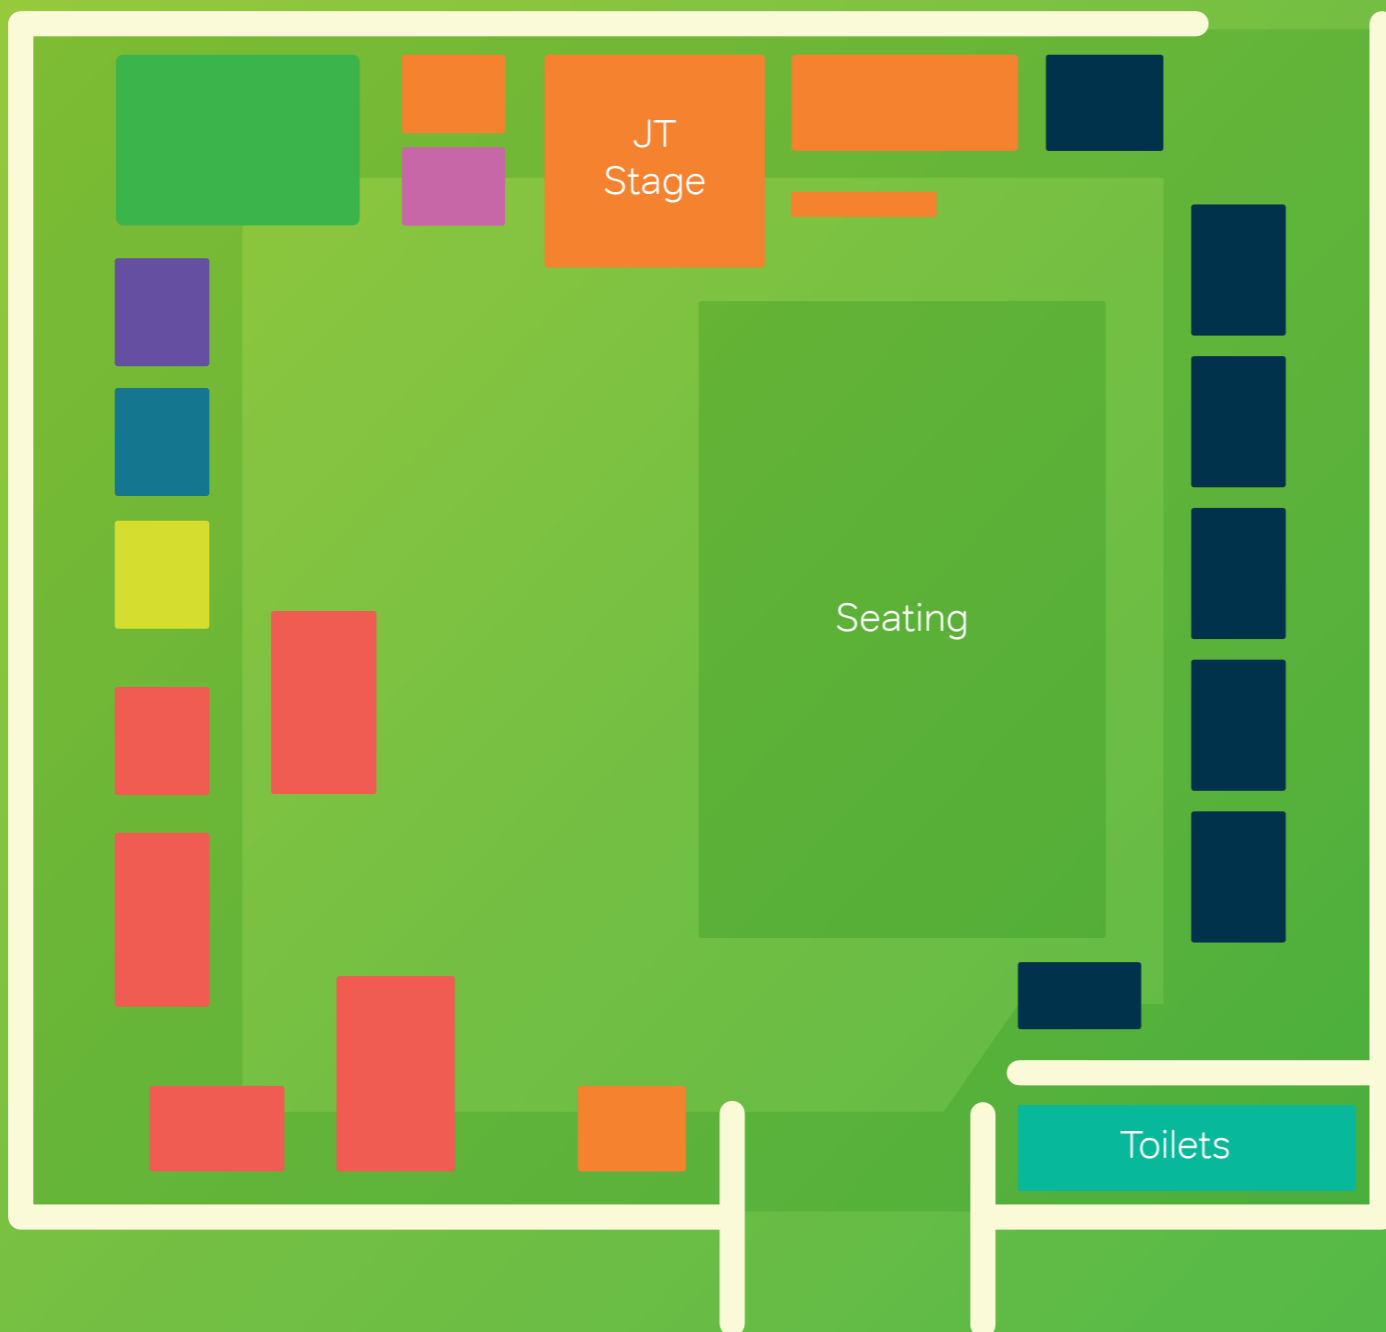

SUPER LEAGUE TRIATHLON JERSEY

JT

OFFICIAL TECH PARTNER

JT FANZONE

Waterfront Gardens

28 – 30 September

*Map accurate at time of print

CATERERS

- Niche Catering
- The Good Stone
- La Robeline Cuisine
- Falafel & Halloumi
- Alfresco Bar
- Coffee and Cupcake Bar
- Ice Cream Van

JT KIDSZONE

- Barberette Glitter Box
- Creative Zone & Photobooth
- Facepainter
- Outdoor Games
- Jersey Sports

JT STAGE

- Stage
- Live Big Screen

JT TECH ZONE

- Virtual Reality Experience
- Beat the Triathlete

RBC/PRESS TENT

SLT MERCHANDISE

JT FREEBIES

CHARITY TENT